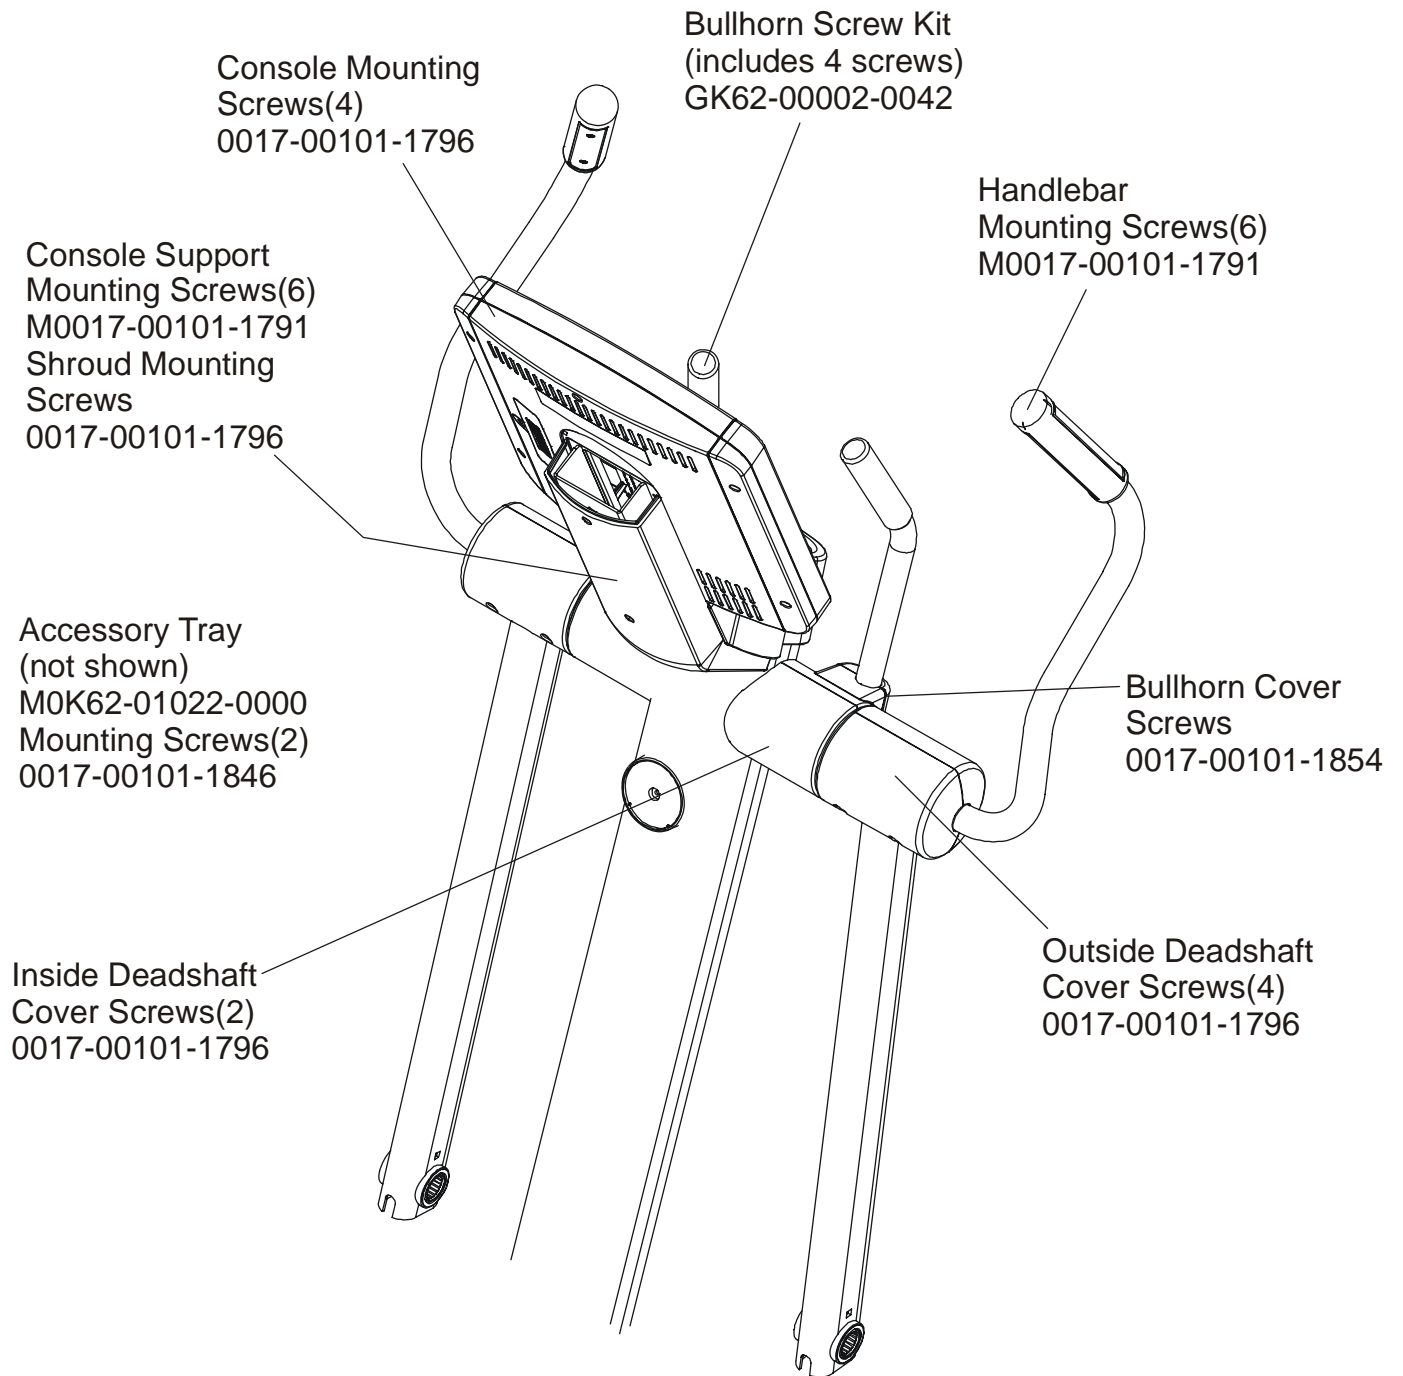

ARCTIC SILVER QUIET DRIVE 95XE

Rocker Arms & Pedal Levers

95XE-0XXX-04

S/N ALPHA CODE XWE

Rocker Arms Kit
GK62-00002-0070
(contains 2 rocker arms,
part no. AK62-00383-0000)

Rocker Arms (2)
AK62-00383-0000
Shaft Collar w/Screws
OK61-01259-0000
Retaining Ring
0017-00100-0178
Metal Thrust Washer
OK62-01307-0000
Oillite Washer
OK62-01305-0000